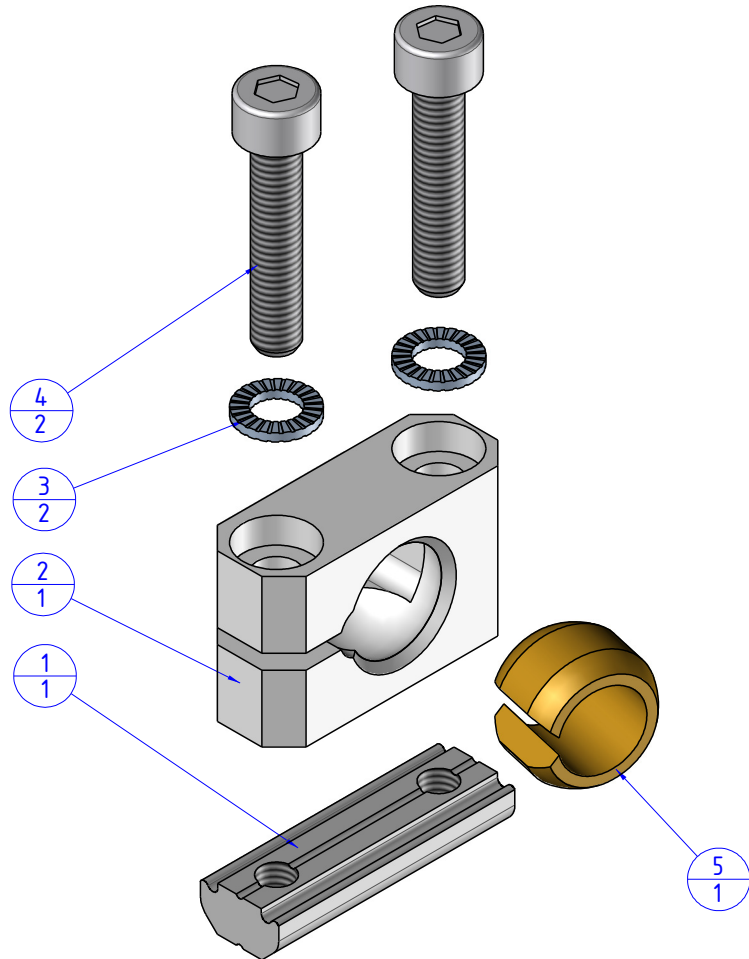

THE PROPERTY OF THE DRAWING IS ESTABLISHED BY LAW. IT IS FORBIDDEN TO PRODUCE OR SHOW IT TO THIRD PARTY, WITHOUT A WRITTEN AGREEMENT.

Item	Name	Q. ty
1	CA.GWP.5.22	1
2	KVB.KG.X10	1
3	R.5.SCH	2
4	V.TCE5x25	2
5	WSL.KG.X.10.3	1

		DESIGNED FROM	REVIEW
		FP SERVICES	A
GENERAL TOLERANCE	DESCRIPTION	DATE	WEIGHT
UNI - ISO 2768	CA.KVB.KG.X10	30/04/2016	0,042kg
CLASSE f		CODE	
		CA.KVB.KG.X10	

Format A3

UNI 936-76