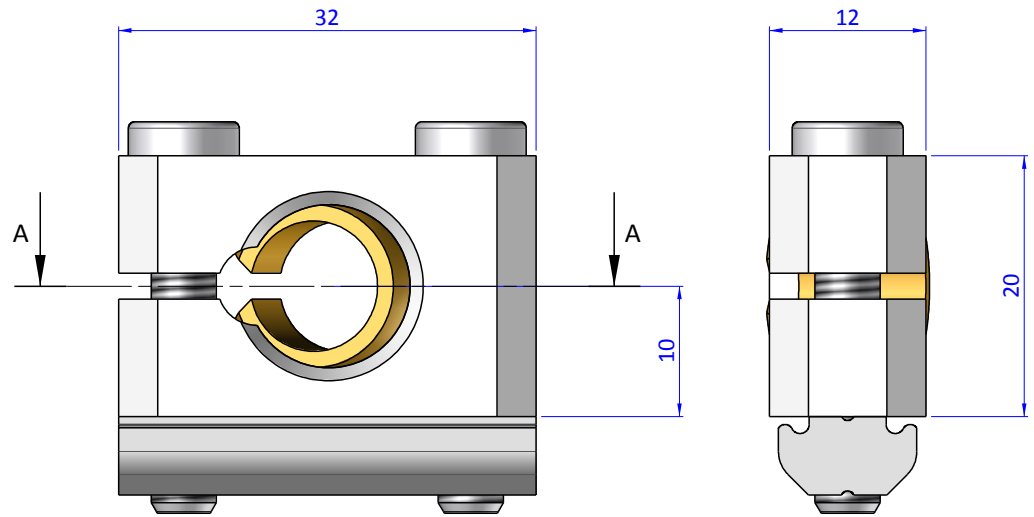

THE PROPERTY OF THE DRAWING IS ESTABLISHED BY LAW. IT IS FORBIDDEN TO PRODUCE OR SHOW IT TO THIRD PARTY, WITHOUT A WRITTEN AGREEMENT.

Item	Name	Q. ty
1	CA.GWP.5.22	1
2	KVB.KG.X10	1
3	R.5.SCH	2
4	V.TCE5x25	2
5	WSL.KG.X.10.3	1

		DESIGNED FROM	REVIEW
		FP SERVICES	A
GENERAL TOLERANCE	DESCRIPTION	DATE	WEIGHT
UNI - ISO 2768	CA.KVB.KG.X10	30/04/2016	0,042kg
CLASSE f		CODE	
		CA.KVB.KG.X10	

Format A3

UNI 936-76