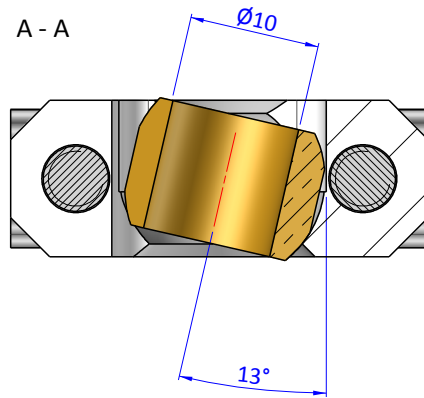

THE PROPERTY OF THE DRAWING IS ESTABLISHED BY LAW. IT IS FORBIDDEN TO PRODUCE OR SHOW IT TO THIRD PARTY, WITHOUT A WRITTEN AGREEMENT.

Item	Name	Q. ty
1	CA.GWP.5.22	1
2	KVB.KG.X10	1
3	R.5.SCH	2
4	V.TCE5x25	2
5	WSL.KG.X.10.3	1

		DESIGNED FROM	REVIEW
		FP SERVICES	A
GENERAL TOLERANCE	DESCRIPTION	DATE	WEIGHT
UNI - ISO 2768	CA.KVB.KG.X10	30/04/2016	0,042kg
CLASSE f		CODE	
		CA.KVB.KG.X10	

Format A3

UNI 936-76